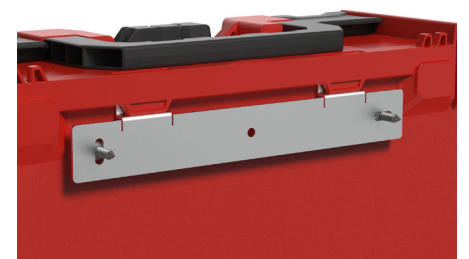

LID HANDLE

- Ideal for transporting a whole stack of cases

LATERAL GRIPS

- On both sides of each case
- Allow to grasp the case when the handles can't be reached (when upright in shelves)

PLASTON 360° SOLUTION

ASSORTMENT-INSERT

ASSORTMENT-BOXES

PLUCKED FOAM-INSERT

PLASTON ACCESSORIES

ROLLPLATE

MULTI-ADAPTER PLATE

WALL BRACKET

UNIVERSEL ADAPTERPLATE FOR ANY SHELF