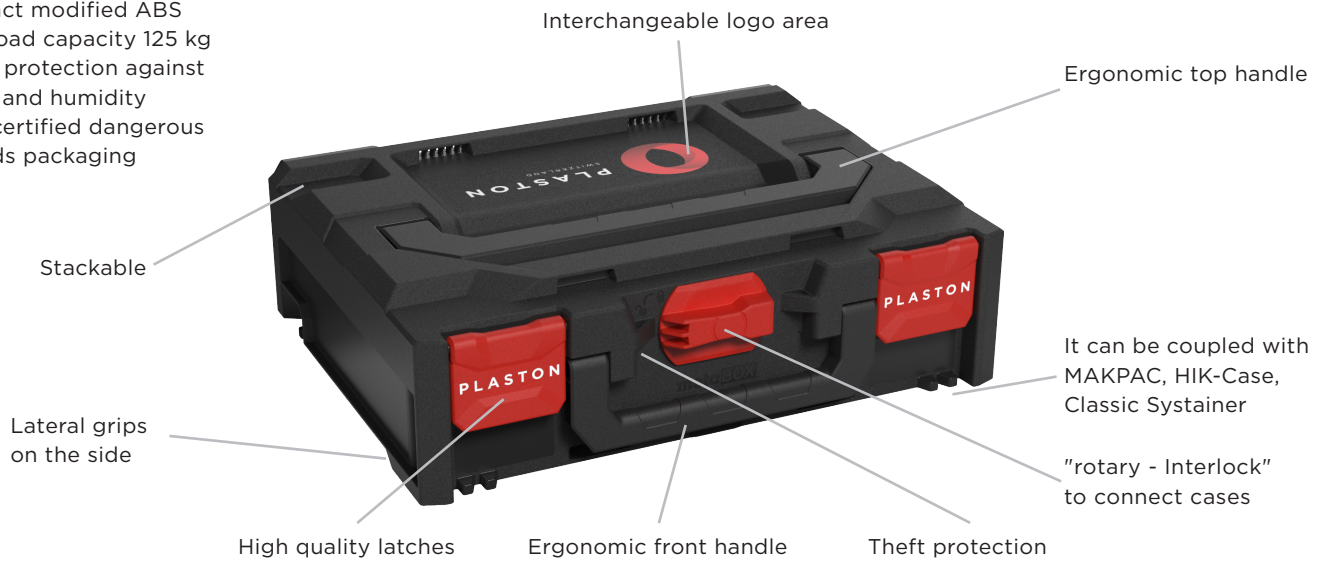

PLASTON metaBOX

THE CLEVER CASE SYSTEM

- Robust & organized transport solution for tools and accessories
- Easy storage and transport
- Connecting with the "rotary Interlock" allows one-handed operation
- Connects to L-Boxx, T-Stak, T-Loc Systainer, MacPac, HiKOKI HIT-System and Classic-Systainer thanks to the metaBOX Multi-Adapter plate

PLASTON CASES ARE ROBUST

- Impact modified ABS
- Lid load capacity 125 kg
- IP43 protection against dust and humidity
- UN-certified dangerous goods packaging

Easy to carry & handle

FRONT HANDLE

- Helps when pulling out cases from shelves or vehicles
- Ideal for carrying single cases upright, close to the body

LID HANDLE

- Ideal for transporting a whole stack of cases

LATERAL GRIPS

- On both sides of each case
- Allow to grasp the case when the handles can't be reached (when upright in shelves)

PLASTON 360° SOLUTION