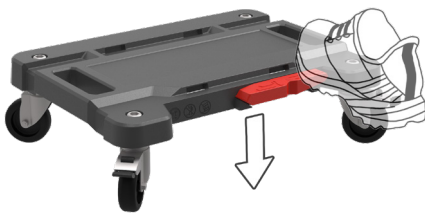

LID HANDLE

- Ideal for transporting a whole stack of cases

LATERAL GRIPS

- On both sides of each case
- Allow to grasp the case when the handles can't be reached (when upright in shelves)

PLASTON 360° SOLUTION

ASSORTMENT-INSERT

ASSORTMENT-BOXES

PLUCKED FOAM-INSERT

PLASTON ACCESSORIES

ROLLPLATE

MULTI-ADAPTER PLATE

WALL BRACKET

UNIVERSEL ADAPTERPLATE FOR ANY SHELF