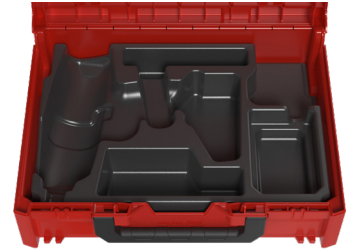

PLASTON CASES ARE ROBUST

- Impact modified ABS
- Lid load capacity 125 kg
- IP43 protection against dust and humidity
- UN-certified dangerous goods packaging

Easy to carry & handle

FRONT HANDLE

- Helps when pulling out cases from shelves or vehicles
- Ideal for carrying single cases upright, close to the body

LID HANDLE

- Ideal for transporting a whole stack of cases

LATERAL GRIPS

- On both sides of each case
- Allow to grasp the case when the handles can't be reached (when upright in shelves)

PLASTON 360° SOLUTION

DO IT YOUR WAY!

Select the colors for the base and lid

Select the colors of the function elements

Your logo

PLASTON CASE CONTENT

EPP-INSERT

FOAM-INSERT

THERMOFORMED-INSERT

ASSORTMENT-INSERT

ASSORTMENT-BOXES

PLUCKED FOAM-INSERT

PLASTON ACCESSORIES

ROLLPLATE

MULTI-ADAPTER PLATE

WALL BRACKET

UNIVERSEL ADAPTERPLATE FOR ANY SHELF