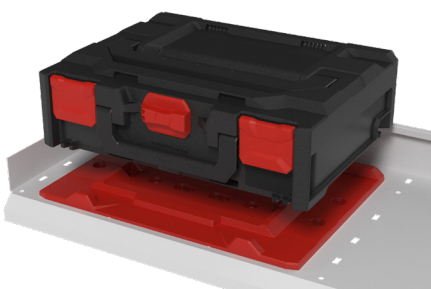

PLASTON metaBOX

THE CLEVER CASE SYSTEM

- Robust & organized transport solution for tools and accessories
- Easy storage and transport
- Connecting with the "rotary Interlock" allows one-handed operation
- Connects to L-Boxx, T-Stak, T-Loc Systainer, MacPac, HiKOKI HIT-System and Classic-Systainer thanks to the metaBOX Multi-Adapter plate

LID HANDLE

- Ideal for transporting a whole stack of cases

LATERAL GRIPS

- On both sides of each case
- Allow to grasp the case when the handles can't be reached (when upright in shelves)

PLASTON 360° SOLUTION

ASSORTMENT-INSERT

ASSORTMENT-BOXES

PLUCKED FOAM-INSERT

PLASTON ACCESSORIES

ROLLPLATE

MULTI-ADAPTER PLATE

WALL BRACKET

UNIVERSEL ADAPTERPLATE FOR ANY SHELF