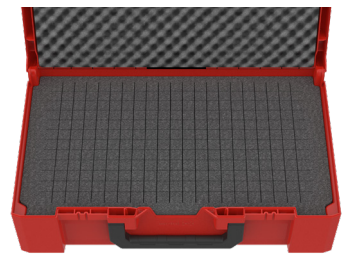

PLASTON CASES ARE ROBUST

- Impact modified ABS
- Lid load capacity 125 kg
- IP43 protection against dust and humidity
- UN-certified dangerous goods packaging

Easy to carry & handle

FRONT HANDLE

- Helps when pulling out cases from shelves or vehicles
- Ideal for carrying single cases upright, close to the body

LID HANDLE

- Ideal for transporting a whole stack of cases

LATERAL GRIPS

- On both sides of each case
- Allow to grasp the case when the handles can't be reached (when upright in shelves)

PLASTON 360° SOLUTION

DO IT YOUR WAY!

Select the colors for the base and lid

Select the colors of the function elements

Your logo

PLASTON CASE CONTENT

EPP-INSERT

FOAM-INSERT

THERMOFORMED-INSERT

ASSORTMENT-INSERT

ASSORTMENT-BOXES

PLUCKED FOAM-INSERT

PLASTON ACCESSORIES

ROLLPLATE

MULTI-ADAPTER PLATE

WALL BRACKET

UNIVERSEL ADAPTERPLATE FOR ANY SHELF