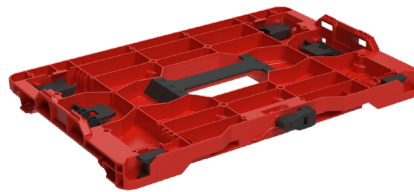

ASSORTMENT-INSERT

ASSORTMENT-BOXES

PLUCKED FOAM-INSERT

PLASTON ACCESSORIES

ROLLPLATE

MULTI-ADAPTER PLATE

WALL BRACKET

UNIVERSEL ADAPTERPLATE FOR ANY SHELF

TROLLEY

COMMUNIKATOR

metaBOX 63 XS
External dimensions:
250 x 174 x 63 mm
Inner dimensions:
239 x 147 x 40 mm
Weight: 0.46 kg

metaBOX 118 S
External dimensions:
396 x 296 x 118 mm
Inner dimensions:
379 x 268 x 83 mm
Weight: 1,44 kg