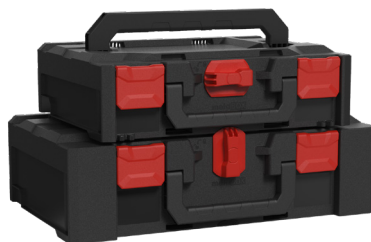

PLASTON metaBOX

THE CLEVER CASE SYSTEM

- Robust & organized transport solution for tools and accessories
- Easy storage and transport
- Connecting with the "rotary Interlock" allows one-handed operation
- Connects to L-Boxx, T-Stak, T-Loc Systainer, MacPac, HiKOKI HIT-System and Classic-Systainer thanks to the metaBOX Multi-Adapter plate

PLASTON CASES ARE ROBUST

- Impact modified ABS
- Lid load capacity 125 kg
- IP43 protection against dust and humidity
- UN-certified dangerous goods packaging

Easy to carry & handle

FRONT HANDLE

- Helps when pulling out cases from shelves or vehicles
- Ideal for carrying single cases upright, close to the body

LID HANDLE

- Ideal for transporting a whole stack of cases

LATERAL GRIPS

- On both sides of each case
- Allow to grasp the case when the handles can't be reached (when upright in shelves)

PLASTON 360° SOLUTION