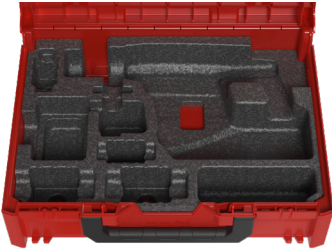

PLASTON CASE CONTENT

EPP-INSERT