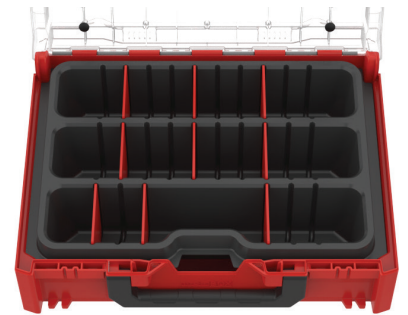

Keep in order your consumables. Many solutions for the metaBOX cases.

AVAILABLE SOLUTIONS:

METABOX 63XS WITH DIVIDER

METABOX 165L WITH DIVIDERS

METABOX 215S WITH DIVIDERS

TRANSPARENT LID WITH TRANSPARENT FOIL+PINS

12 AND 18 CELLS INSERTS FOR M118S

3-ROW ASSORTMENT TFI FOR M118S

CONSUMABLE CASE M118S

CONSUMABLE CASE M145M

M145S BIG CONSUMABLE CASE

M145L BIG CONSUMABLE CASE

PLUGGED FOAM FOR M145S/M145M/M145L

FOAM PADS IN LID+BASE FOR M145S & L