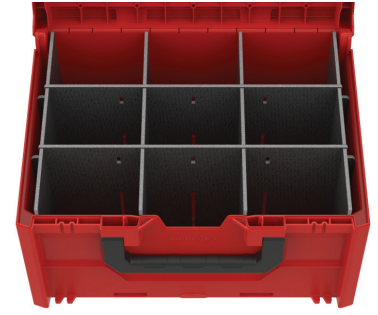

Keep in order your consumables. Many solutions for the metaBOX cases.

AVAILABLE SOLUTIONS:

METABOX 63XS WITH DIVIDER

METABOX 165L WITH DIVIDERS

METABOX 215S WITH DIVIDERS

TRANSPARENT LID WITH TRANSPARENT FOIL+PINS

12 AND 18 CELLS INSERTS FOR M118S

3-ROW ASSORTMENT TFI FOR M118S

CONSUMABLE CASE M118S

CONSUMABLE CASE M145M

M145S BIG CONSUMABLE CASE

M145L BIG CONSUMABLE CASE

PLUGGED FOAM FOR M145S/M145M/M145L

FOAM PADS IN LID+BASE FOR M145S & L