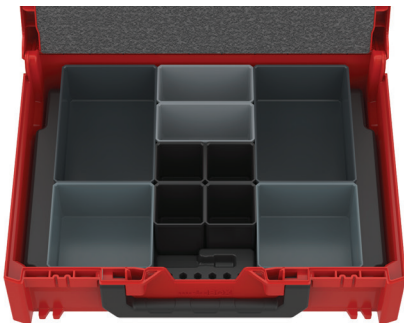

Keep in order your consumables. Many solutions for the metaBOX cases.

AVAILABLE SOLUTIONS:

METABOX 63XS WITH DIVIDER

METABOX 165L WITH DIVIDERS

METABOX 215S WITH DIVIDERS

TRANSPARENT LID WITH TRANSPARENT FOIL+PINS

12 AND 18 CELLS INSERTS FOR M118S

3-ROW ASSORTMENT TFI FOR M118S

CONSUMABLE CASE M118S

CONSUMABLE CASE M145M

M145S BIG CONSUMABLE CASE

M145L BIG CONSUMABLE CASE

PLUGGED FOAM FOR M145S/M145M/M145L

FOAM PADS IN LID+BASE FOR M145S & L