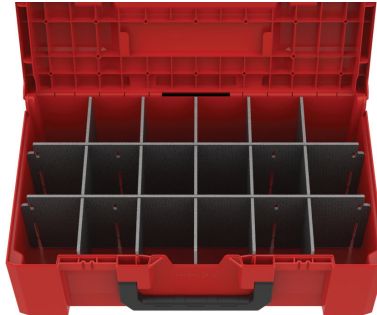

Keep in order your consumables. Many solutions for the metaBOX cases.

AVAILABLE SOLUTIONS:

METABOX 63XS WITH DIVIDER

METABOX 165L WITH DIVIDERS

METABOX 215S WITH DIVIDERS

TRANSPARENT LID WITH TRANSPARENT FOIL+PINS

12 AND 18 CELLS INSERTS FOR M118S

3-ROW ASSORTMENT TFI FOR M118S

CONSUMABLE CASE M118S

CONSUMABLE CASE M145M

M145S BIG CONSUMABLE CASE

M145L BIG CONSUMABLE CASE

PLUGGED FOAM FOR M145S/M145M/M145L

FOAM PADS IN LID+BASE FOR M145S & L