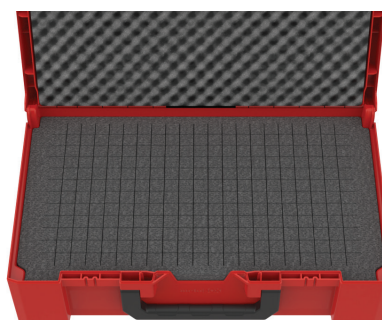

12 AND 18 CELLS INSERTS FOR M118S

3-ROW ASSORTMENT TFI FOR M118S

CONSUMABLE CASE M118S

CONSUMABLE CASE M145M

M145S BIG CONSUMABLE CASE

M145L BIG CONSUMABLE CASE

PLUGGED FOAM FOR M145S/M145M/M145L

FOAM PADS IN LID+BASE FOR M145S & L